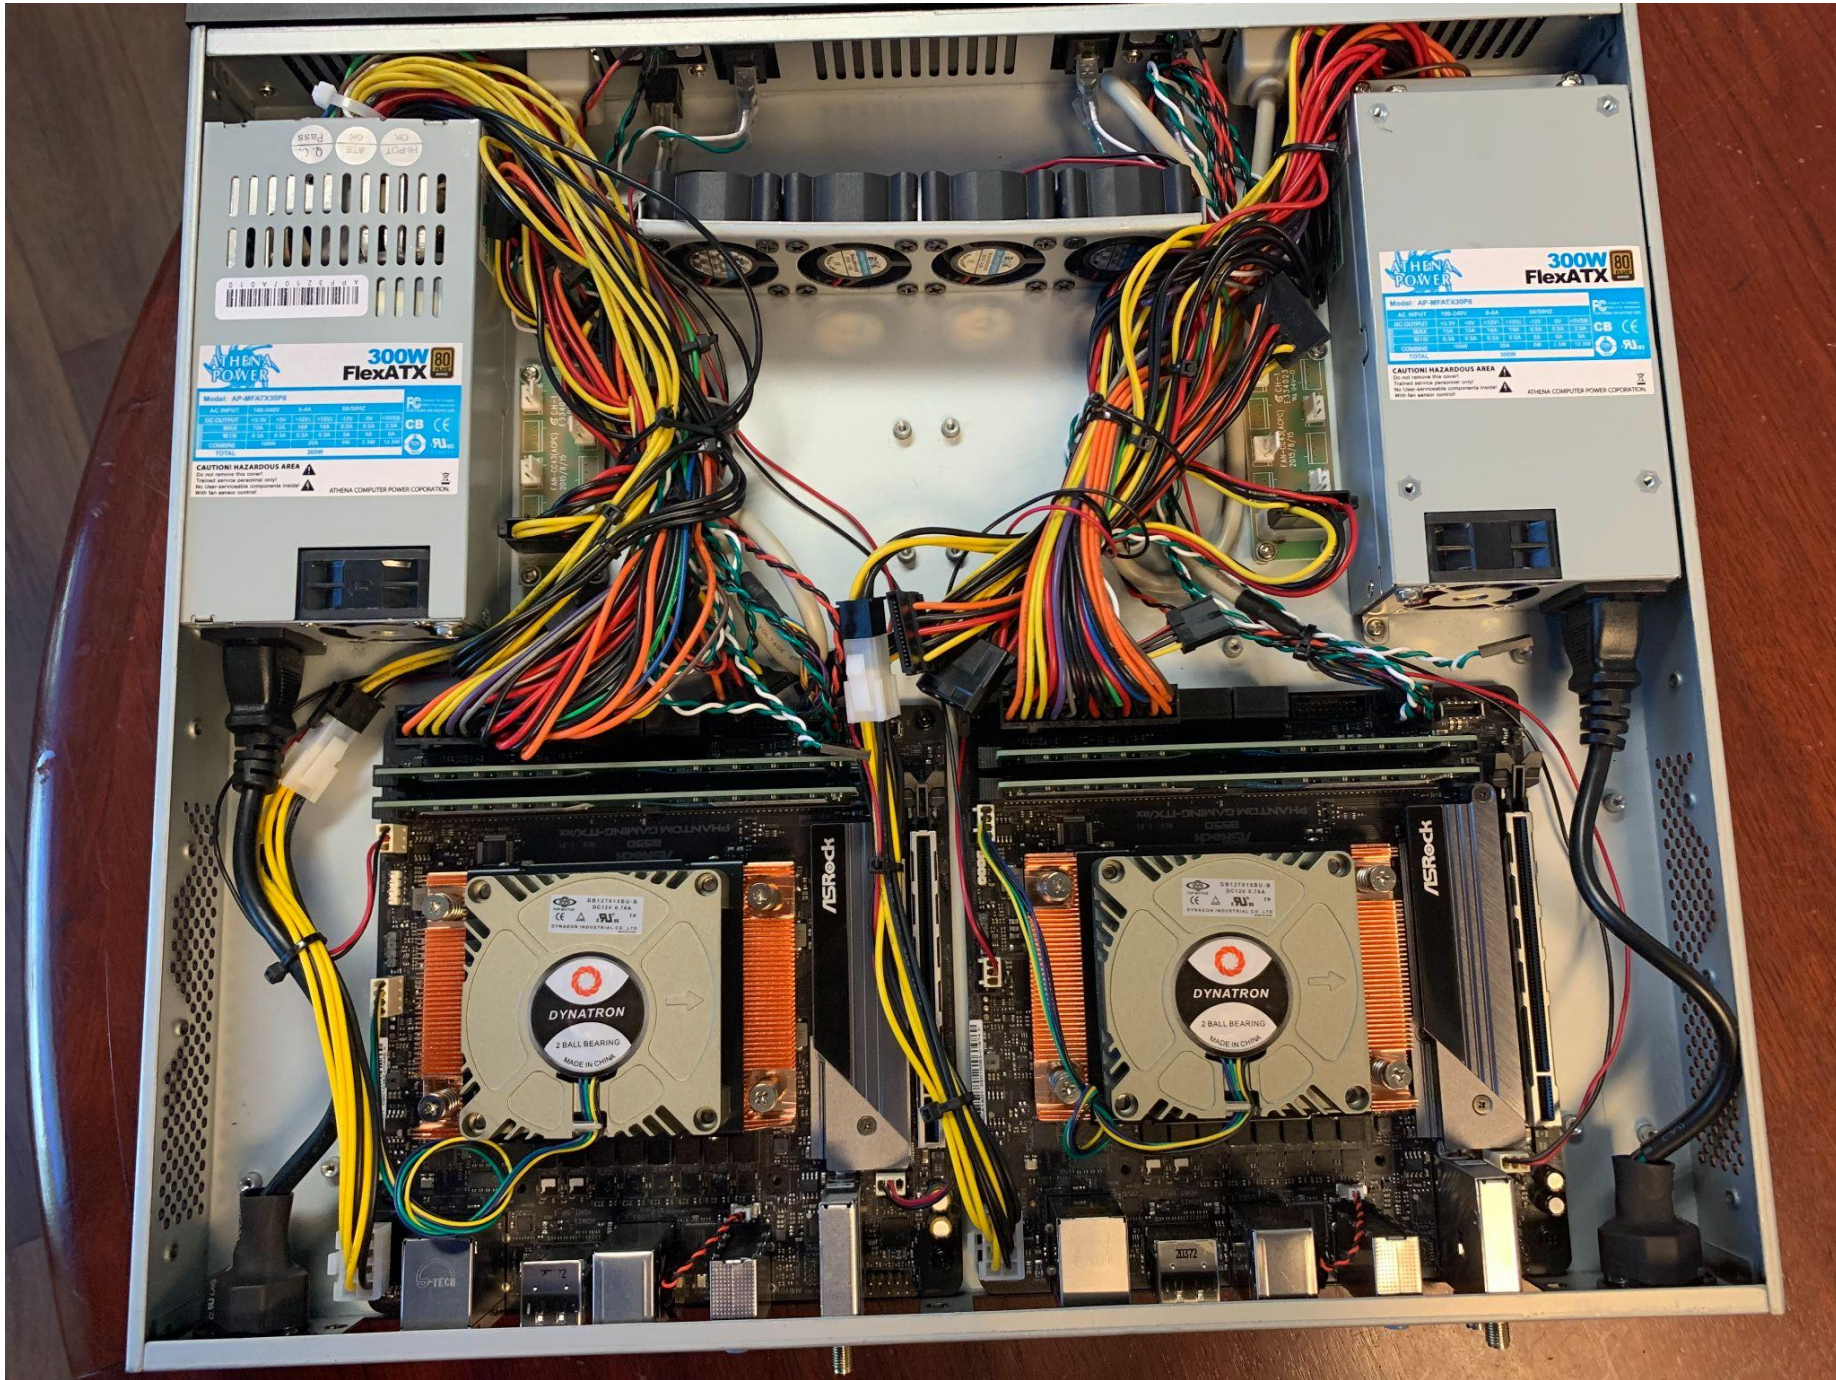

SARAHAI

1U 2 Node System

SKU SARAHAI-1U2N

8000 Video
Stream Analytics
per Rack.

Overview

1 Rack-unit high and with two separate SARAHAI Nodes to enable up to 80 SARAHAI Nodes in a 42RU Rack system. Each Node is capable of analyzing 100 video feeds. With 80 nodes supporting 8000 video feeds per rack with room for a ToR switch, and an OOB switch in the Rack. Ultra Efficient each SARAHAI 1U 2 Node system has dual 300W power supplies. Full rack power requirement is only 12kw. Perfect for managed service provider.

- 32 Processor threads per System 16x per Node
- 2x GPUs per System 1x per Node
- Dual 2.5Gbps Intel i225V Ethernet Interfaces
- Dual 300W AC Power Supplies
- 200 Video Feeds per System
- Cluster Orchestration with AI Ramp
- 8 x USB 3.2 Gen 2 ports (6 x Type-A + 2 x USB Type-C)
- Manageability: WOL by PME, PXE
- TPM 2.0

Dimensions (Short Depth)

- 19" x 1.75" x 15.25" (W x H x D)
- Air Filters: Washable
- Switch: Power On/Off, Reset
- Cooling Fan: 40mm Intake x 4 (Front)
- Indicators: LED for Power and HDD
- Power Supplies: AC 300 Watts