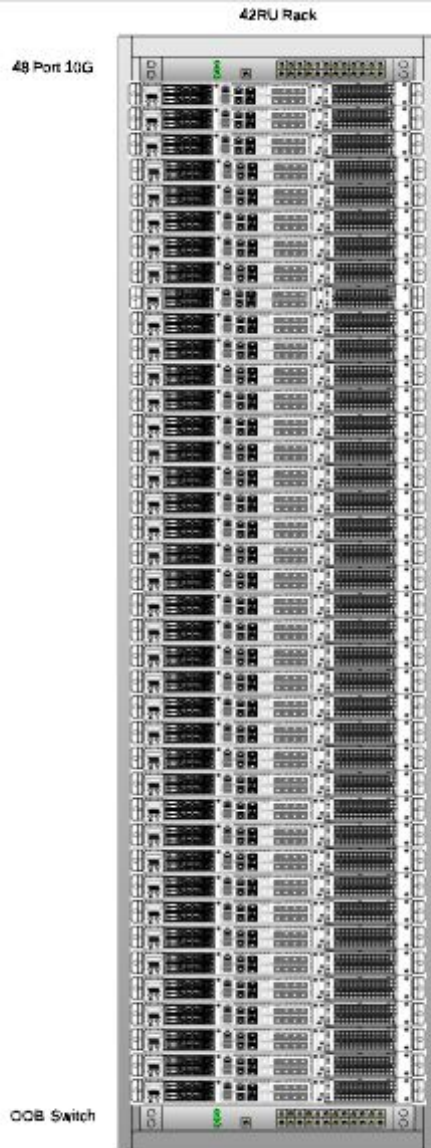

SARAHAI

1U 2 Node System

SKU SARAHAI-1U2N

8000 Video
Stream Analytics
per Rack.

Overview

1 Rack-unit high and with two separate SARAHAI Nodes to enable up to 80 SARAHAI Nodes in a 42RU Rack system. Each Node is capable of analyzing 100 video feeds. With 80 nodes supporting 8000 video feeds per rack with room for a ToR switch, and an OOB switch in the Rack. Ultra Efficient each SARAHAI 1U 2 Node system has dual 300W power supplies. Full rack power requirement is only 12kw. Perfect for managed service provider.

- 32 Processor threads per System 16x per Node
- 2x GPUs per System 1x per Node
- Dual 2.5Gbps Intel i225V Ethernet Interfaces
- Dual 300W AC Power Supplies
- 200 Video Feeds per System
- Cluster Orchestration with AI Ramp
- 8 x USB 3.2 Gen 2 ports (6 x Type-A + 2 x USB Type-C)
- Manageability: WOL by PME, PXE
- TPM 2.0

Dimensions (Short Depth)

- 19" x 1.75" x 15.25" (W x H x D)
- Air Filters: Washable
- Switch: Power On/Off, Reset
- Cooling Fan: 40mm Intake x 4 (Front)
- Indicators: LED for Power and HDD
- Power Supplies: AC 300 Watts