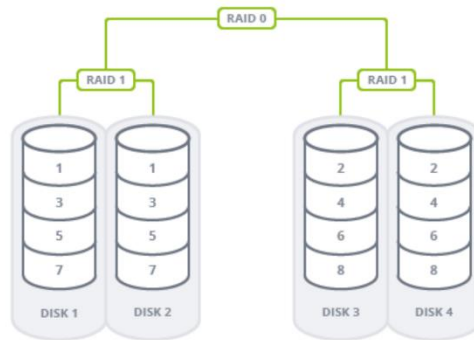

SARAHAI

Big Data Analytics

- Platform
 - Real time decisions
 - Machine to machine
 - Turn-key solution
 - Cost effective
 - Open Architecture
 - COTS
 - Risk Reduction for
 - Site Operations
 - Manufacturing
 - Shipping
 - Workplace Safety
 - Security
 - Smart Spaces
 - Smart Cities
 - Perimeter Security

4x Mini Display Port Interfaces for 4 Monitors per Node

Each Node inferences 100 video feeds

Local Storage 16TB Per Node Raid 5

Emergency Operations Center Logical Layout 300 Camera Feeds

LAN Object Storage w/ Erasure Coding N+1 Redundancy

Archival Storage 80TB Local

Machine Learning and Inference Node GPU Accelerated 40 TFLOPS Per Node

1U 2-Node is Default Gateway and Remote Headend & LAN Switch